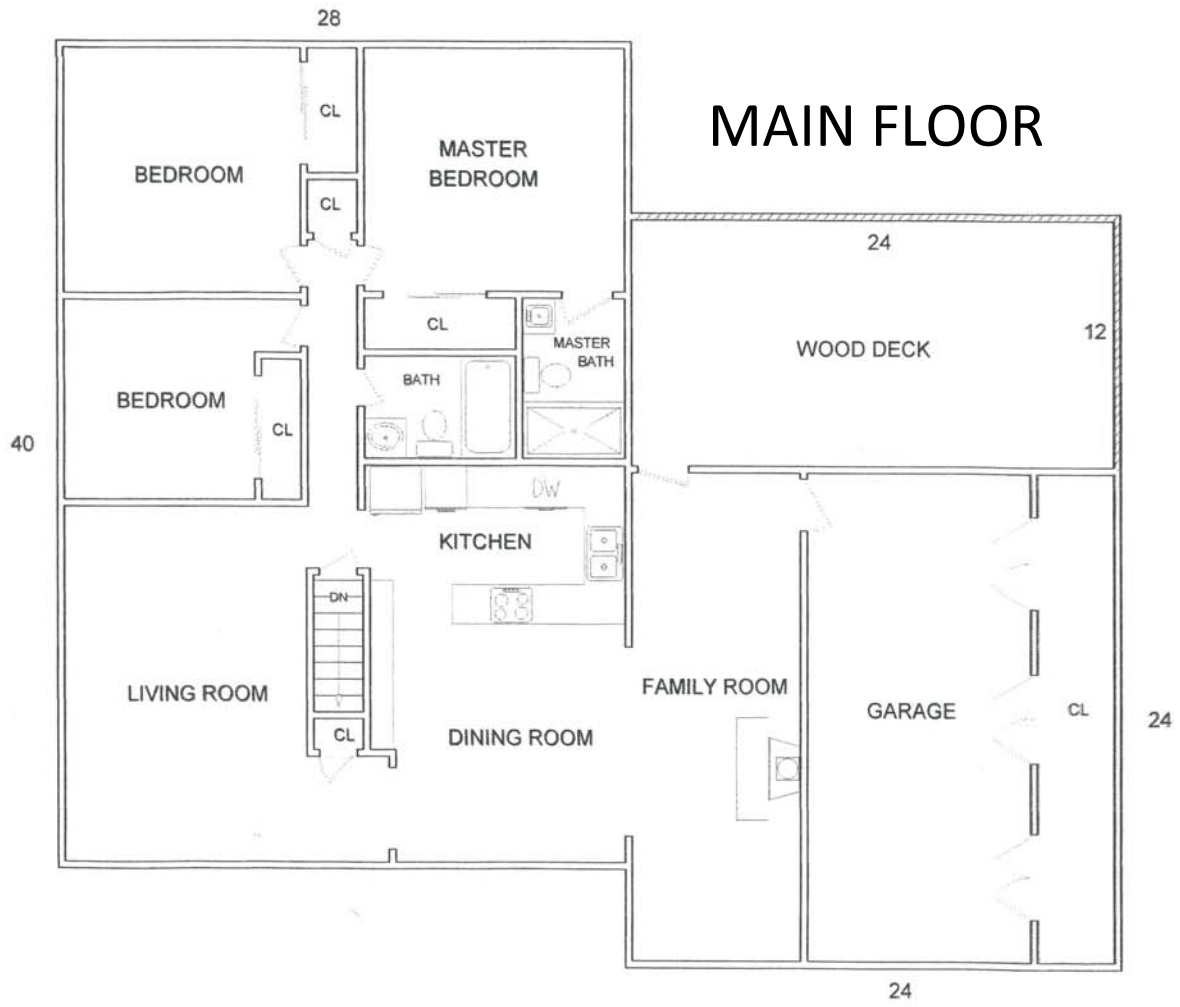

622 Westwood Road, Wayne

Approximately 1,312 square feet
on each level